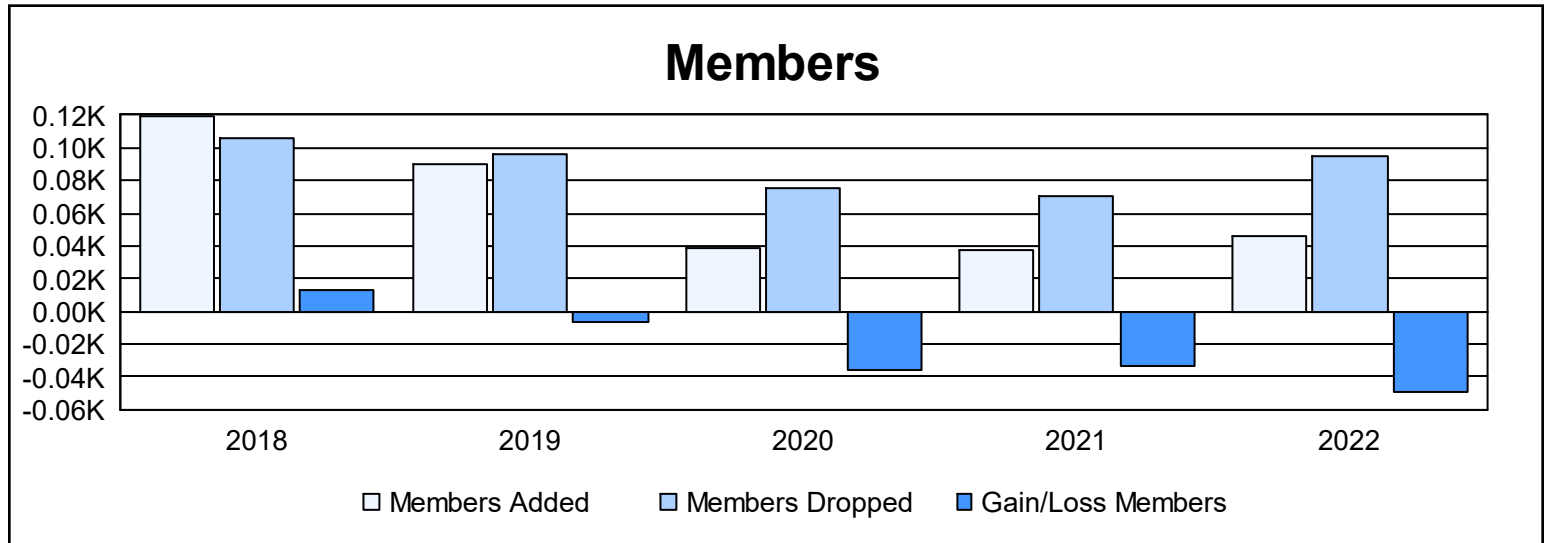

Year	New Clubs	Dropped Clubs	Gain/ Loss Clubs	New Members	Charter Members	Reinstate Members	Transfer Members	Total Member Added	Total Members Dropped	Gain/ Loss Members
2017-2018	1	0	1	84	23	9	3	119	106	13
2018-2019	0	1	-1	84	0	4	2	90	96	-6
2019-2020	0	1	-1	35	1	0	3	39	75	-36
2020-2021	0	0	0	29	2	6	1	38	71	-33
2021-2022	0	2	-2	44	0	0	2	46	95	-49
<b>Average</b>	<b>0</b>	<b>1</b>	<b>-1</b>	<b>55</b>	<b>5</b>	<b>4</b>	<b>2</b>	<b>66</b>	<b>89</b>	<b>-22</b>

### Membership Composition June 2022 Cumulative